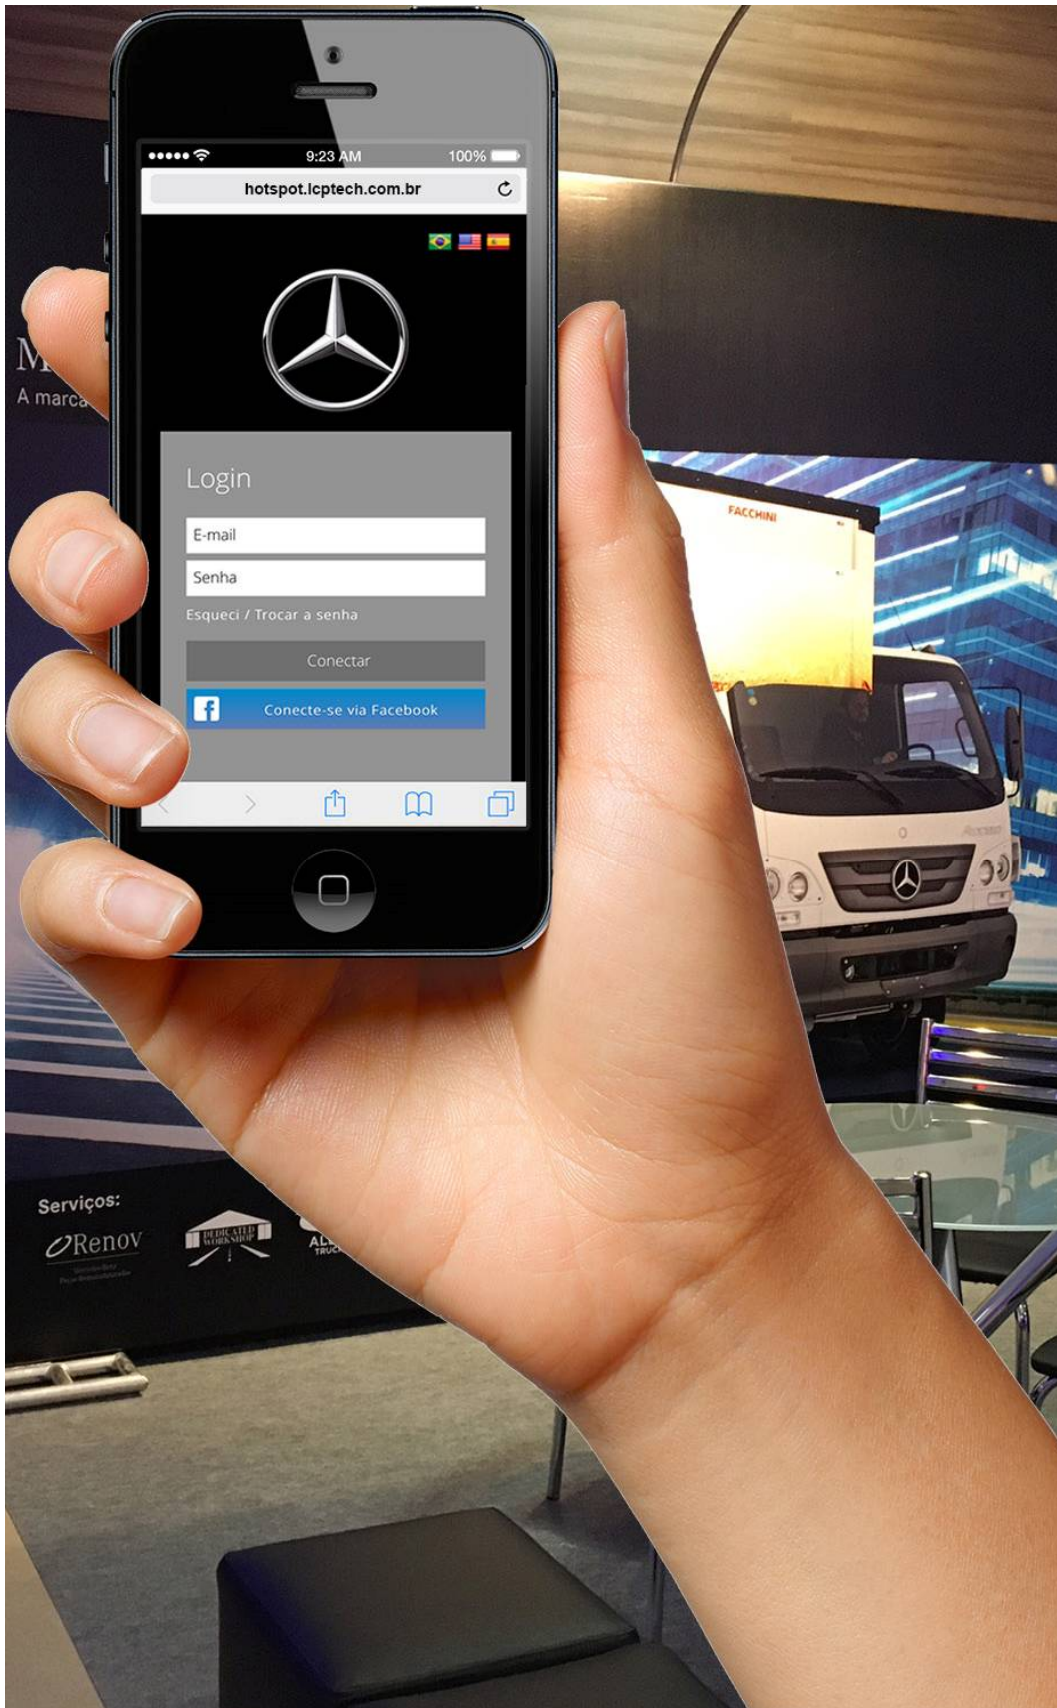

Captive Portal

Rede Wifi com portal customizado, logo, formulário para cadastro e check-in no Facebook.

Bem-Vindo!

The advertisement features the Jaguar and Land Rover logos at the top. Below them, the text "FAST DRIVE" is prominently displayed in a large, bold, sans-serif font, with "INTERLAGOS 2014" in a smaller font underneath. To the left of the text is a stylized line drawing of a race track. Below the text, two white cars are shown in motion on a track, with motion blur lines behind them. The car on the left is a Range Rover SUV, and the car on the right is a Jaguar sports car.